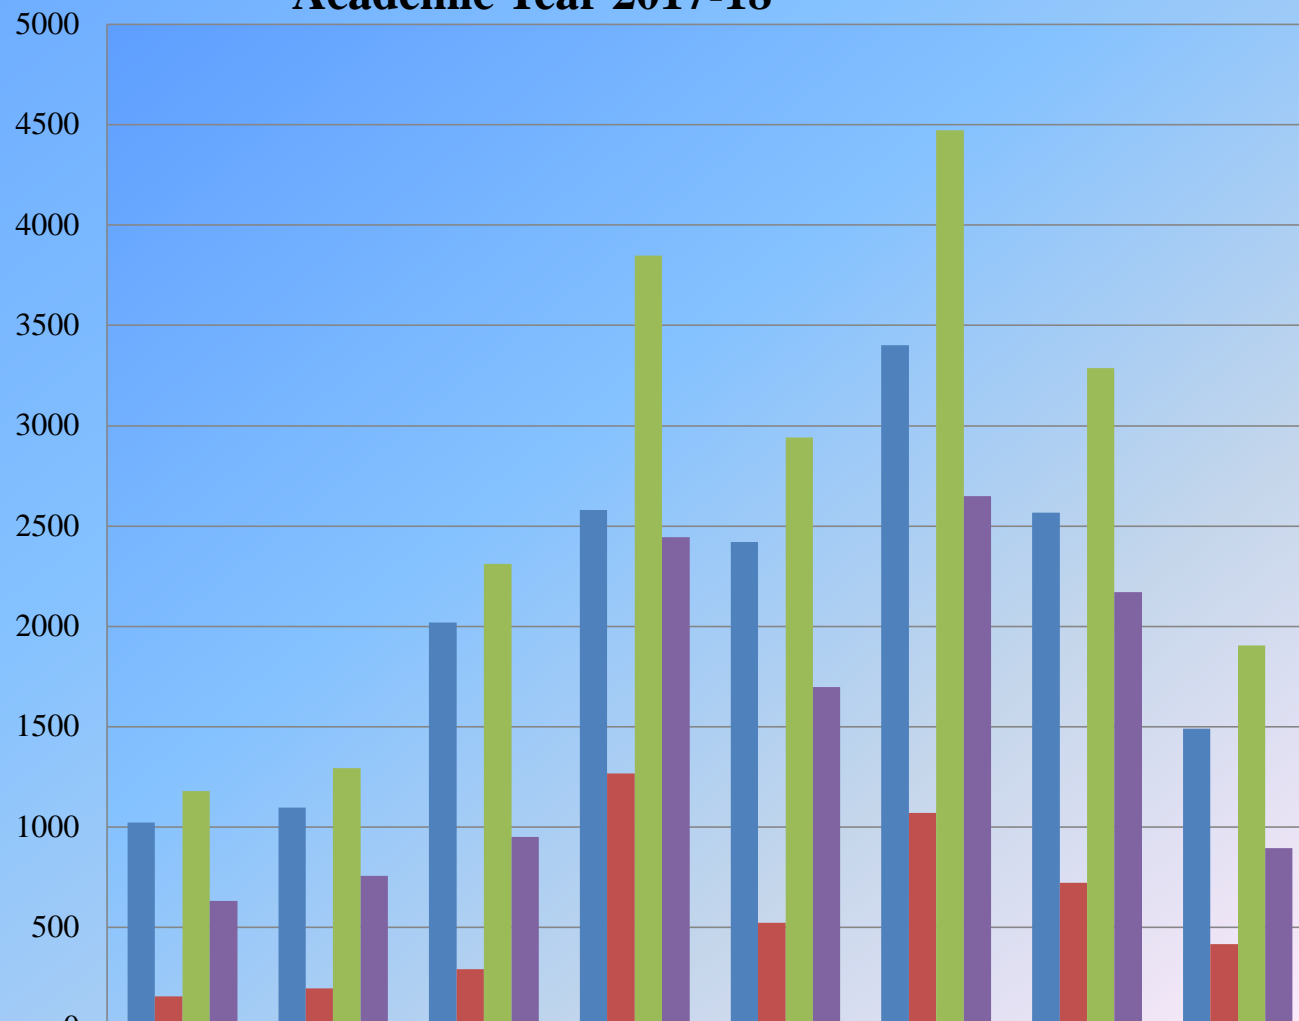

# JNTUK Placements 2014-2019

District Wise Placement Graph Record (For the last four academic years and 2018-2019 Up to Date)

## Academic Year 2018 - 19

Total Number Students

■ Final Year Eligible Strength in UG	1054	1320	2830	9260	2940	4718	5262	1063
■ Final Year Eligible Strength in PG	196	190	320	731	571	1295	945	225
■ Final Year Eligible Strength in UG + PG	1250	1510	3150	9991	3511	6013	6207	1288
■ Total No. of Placements obtained in UG+PG	453	674	1185	1581	1182	1590	2308	156

## Academic Year 2017-18

Total Numbers

	SRIKAKULAM	VIZIANAGARAM	VISAKHAPATNAM	EASTGODAVARI	WESTGODAVARI	KRISHNA	GUNTUR	PRAKASAM
Final Year Eligible Strength in UG	1022	1098	2020	2580	2420	3402	2566	1489
Final Year Eligible Strength in PG	157	195	291	1267	522	1070	722	417
Final Year Eligible Strength in UG + PG	1179	1293	2311	3847	2942	4472	3288	1906
Total No. of Placements obtained in UG+PG	632	756	951	2444	1699	2650	2171	894