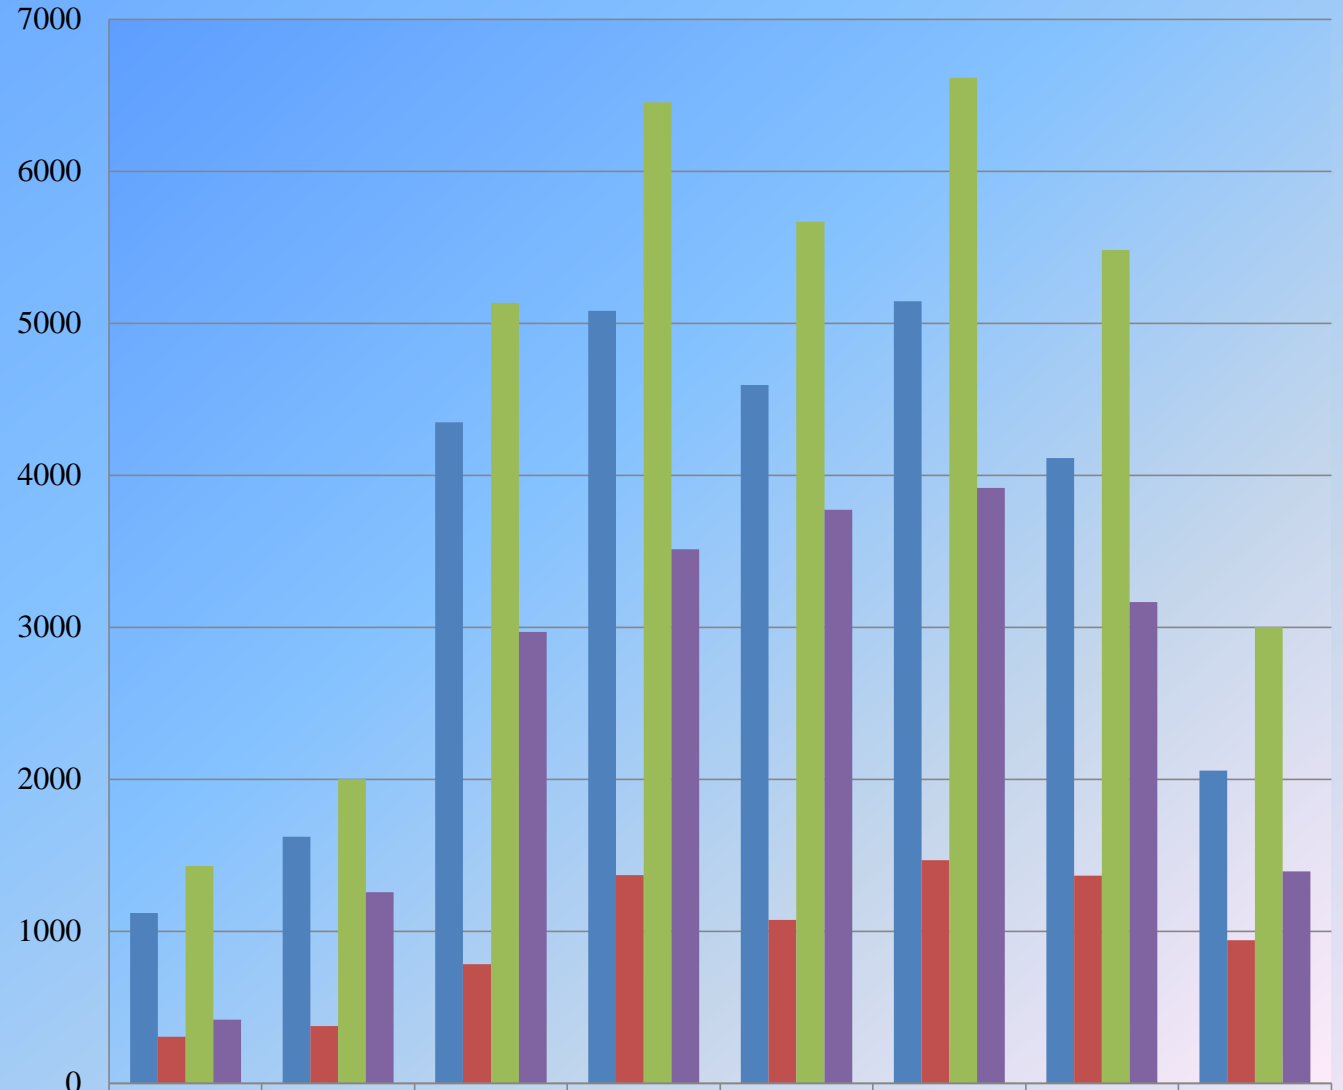

## Academic Year 2016-17

Total Numbers

	Srikakulam	Vizianagaram	Visakhapatnam	East Godavari	West Godavari	Krishna	Guntur	Prakasam
■ Final Year Eligible Strength in UG	1535	1793	4079	5991	4402	7949	7034	2445
■ Final Year Eligible Strength in PG	212	363	899	1354	909	2368	2880	769
■ Final Year Eligible Strength in UG + PG	1747	2156	4978	7345	5311	10317	9914	3214
■ Total No. of Placements obtained in UG+PG	544	821	2702	3378	2967	5093	4563	1769

## Academic Year 2015-16

Total Number Students

	Srikakulam	Vizianagaram	Visakhapatnam	East Godavari	West Godavari	Krishna	Guntur	Prakasam
Final Year Eligible Strength in UG	1123	1625	4351	5084	4594	5147	4115	2060
Final Year Eligible Strength in PG	306	379	784	1371	1075	1468	1368	943
Final Year Eligible Strength in UG + PG	1429	2004	5135	6455	5669	6615	5483	3003
Total No. of Placements obtained in UG+PG	419	1258	2971	3514	3773	3918	3169	1397