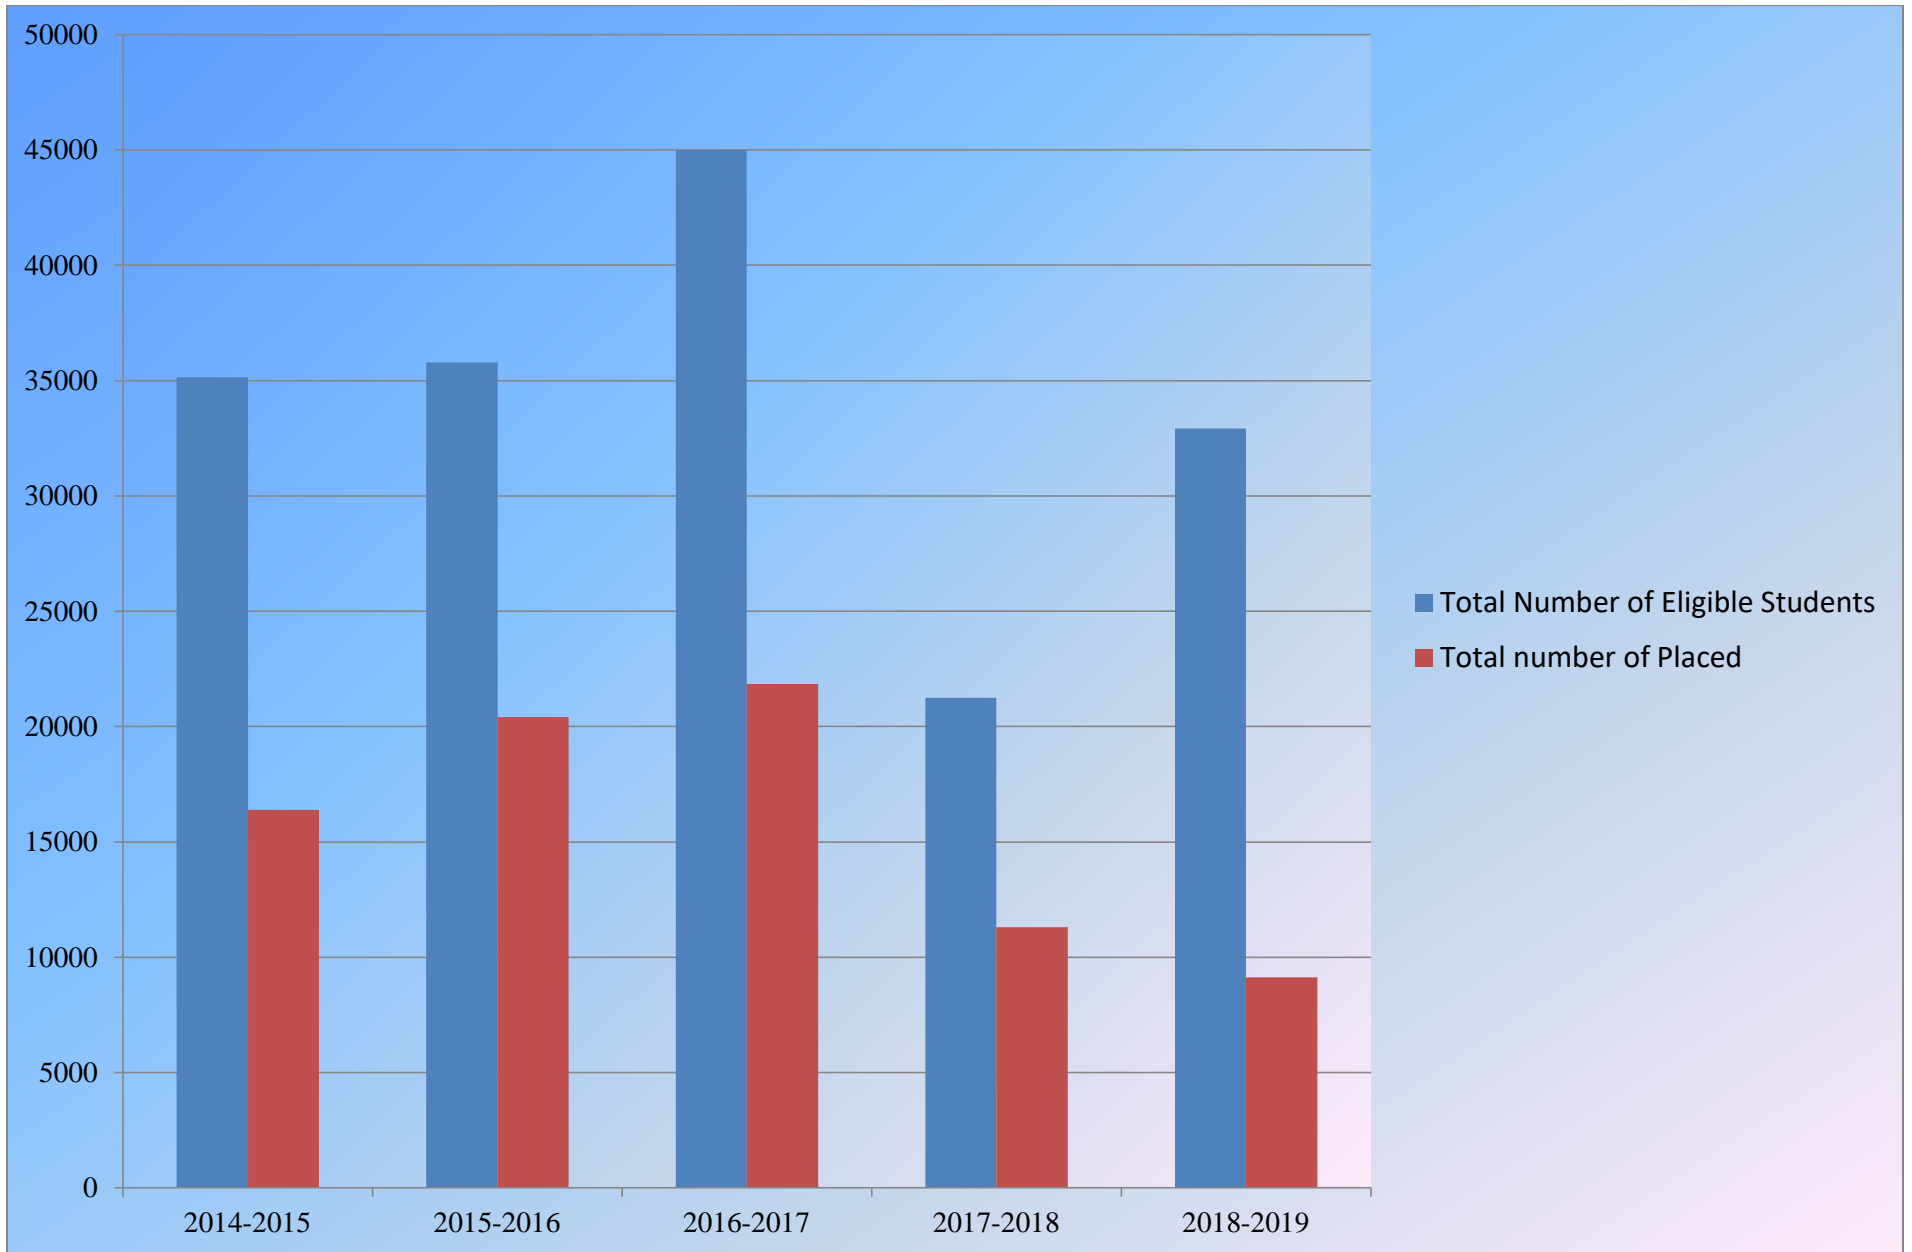

# JNTUK Placements 2014-2019

District Wise Placement Graph Record (For the last four academic years and 2018-2019 Up to Date)

## Academic Year 2018 - 19

Total Number Students

■ Final Year Eligible Strength in UG	1054	1320	2830	9260	2940	4718	5262	1063
■ Final Year Eligible Strength in PG	196	190	320	731	571	1295	945	225
■ Final Year Eligible Strength in UG + PG	1250	1510	3150	9991	3511	6013	6207	1288
■ Total No. of Placements obtained in UG+PG	453	674	1185	1581	1182	1590	2308	156