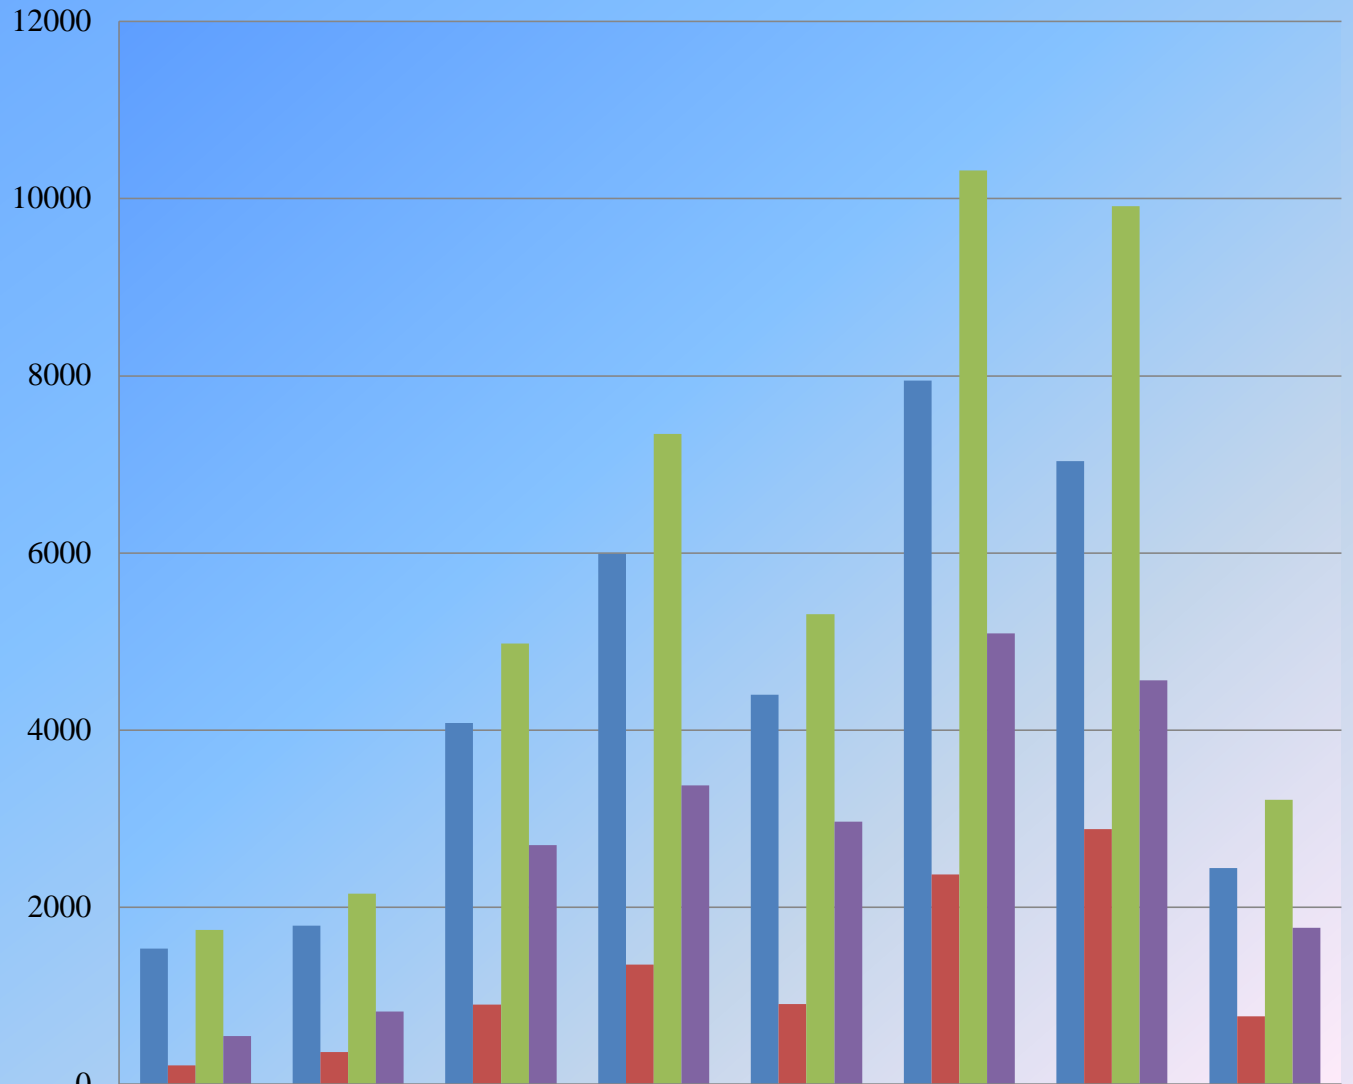

## Academic Year 2017-18

Total Numbers

	SRIKAKULAM	VIZIANAGARAM	VISAKHAPATNAM	EASTGODAVARI	WESTGODAVARI	KRISHNA	GUNTUR	PRAKASAM
Final Year Eligible Strength in UG	1022	1098	2020	2580	2420	3402	2566	1489
Final Year Eligible Strength in PG	157	195	291	1267	522	1070	722	417
Final Year Eligible Strength in UG + PG	1179	1293	2311	3847	2942	4472	3288	1906
Total No. of Placements obtained in UG+PG	632	756	951	2444	1699	2650	2171	894

## Academic Year 2016-17

Total Numbers

	Srikakulam	Vizianagaram	Visakhapatnam	East Godavari	West Godavari	Krishna	Guntur	Prakasam
■ Final Year Eligible Strength in UG	1535	1793	4079	5991	4402	7949	7034	2445
■ Final Year Eligible Strength in PG	212	363	899	1354	909	2368	2880	769
■ Final Year Eligible Strength in UG + PG	1747	2156	4978	7345	5311	10317	9914	3214
■ Total No. of Placements obtained in UG+PG	544	821	2702	3378	2967	5093	4563	1769