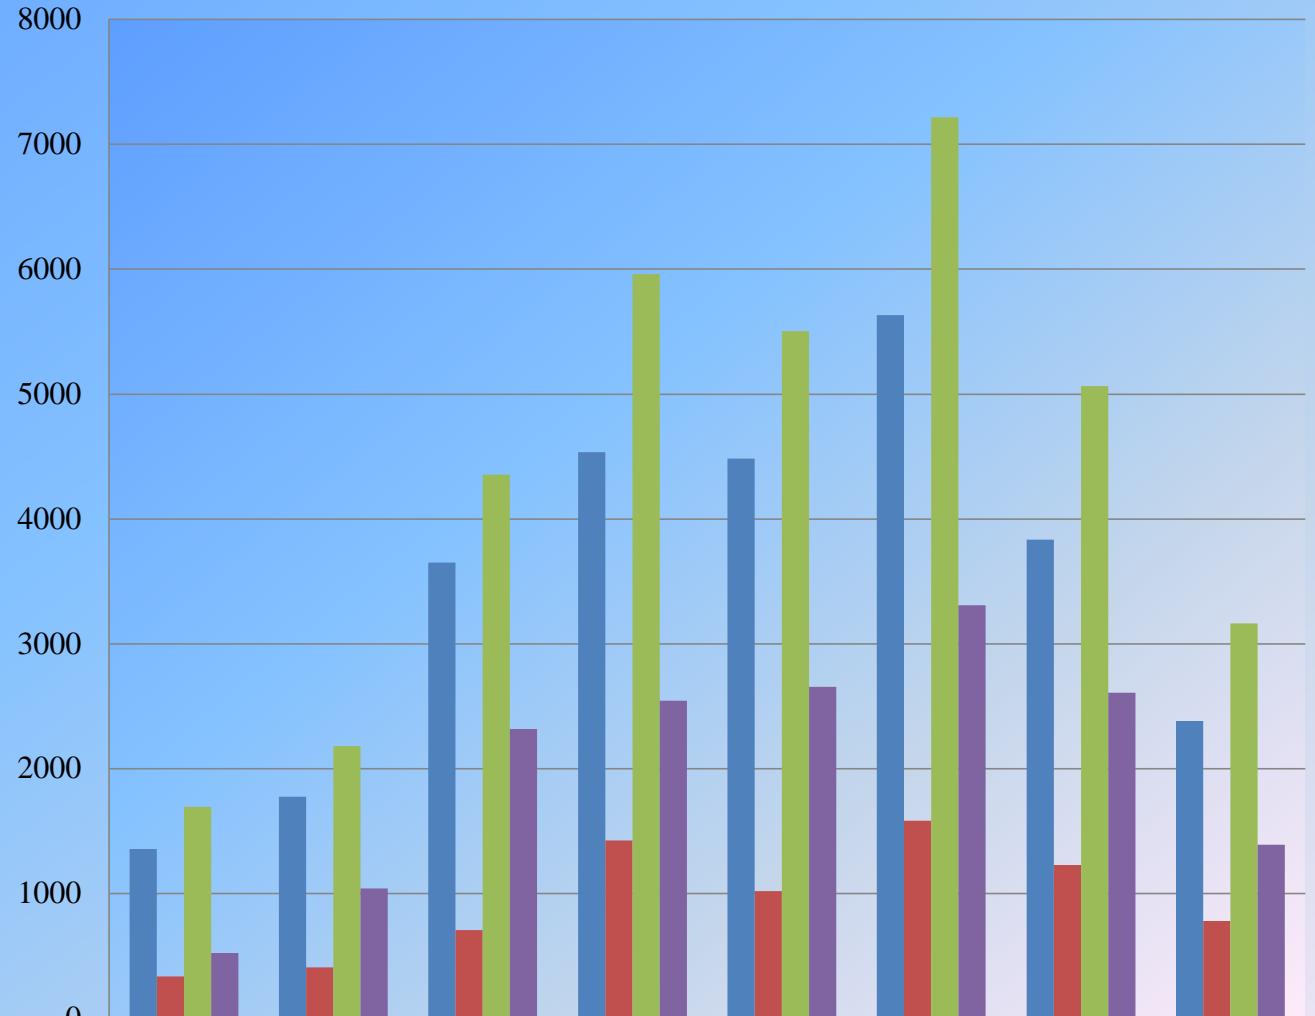

## Academic Year 2015-16

Total Number Students

	Srikakulam	Vizianagaram	Visakhapatnam	East Godavari	West Godavari	Krishna	Guntur	Prakasam
Final Year Eligible Strength in UG	1123	1625	4351	5084	4594	5147	4115	2060
Final Year Eligible Strength in PG	306	379	784	1371	1075	1468	1368	943
Final Year Eligible Strength in UG + PG	1429	2004	5135	6455	5669	6615	5483	3003
Total No. of Placements obtained in UG+PG	419	1258	2971	3514	3773	3918	3169	1397

## Academic Year 2014-2015

Total Number Students

	Srikakulam	Vizianagaram	Visakhapatnam	East Godavari	West Godavari	Krishna	Guntur	Prakasam
■ Final Year Eligible Strength in UG	1359	1774	3649	4536	4485	5632	3835	2383
■ Final Year Eligible Strength in PG	334	409	707	1426	1021	1585	1230	781
■ Final Year Eligible Strength in UG + PG	1693	2183	4356	5962	5506	7217	5065	3164
■ Total No. of Placements obtained in UG+PG	526	1042	2316	2546	2656	3311	2607	1389