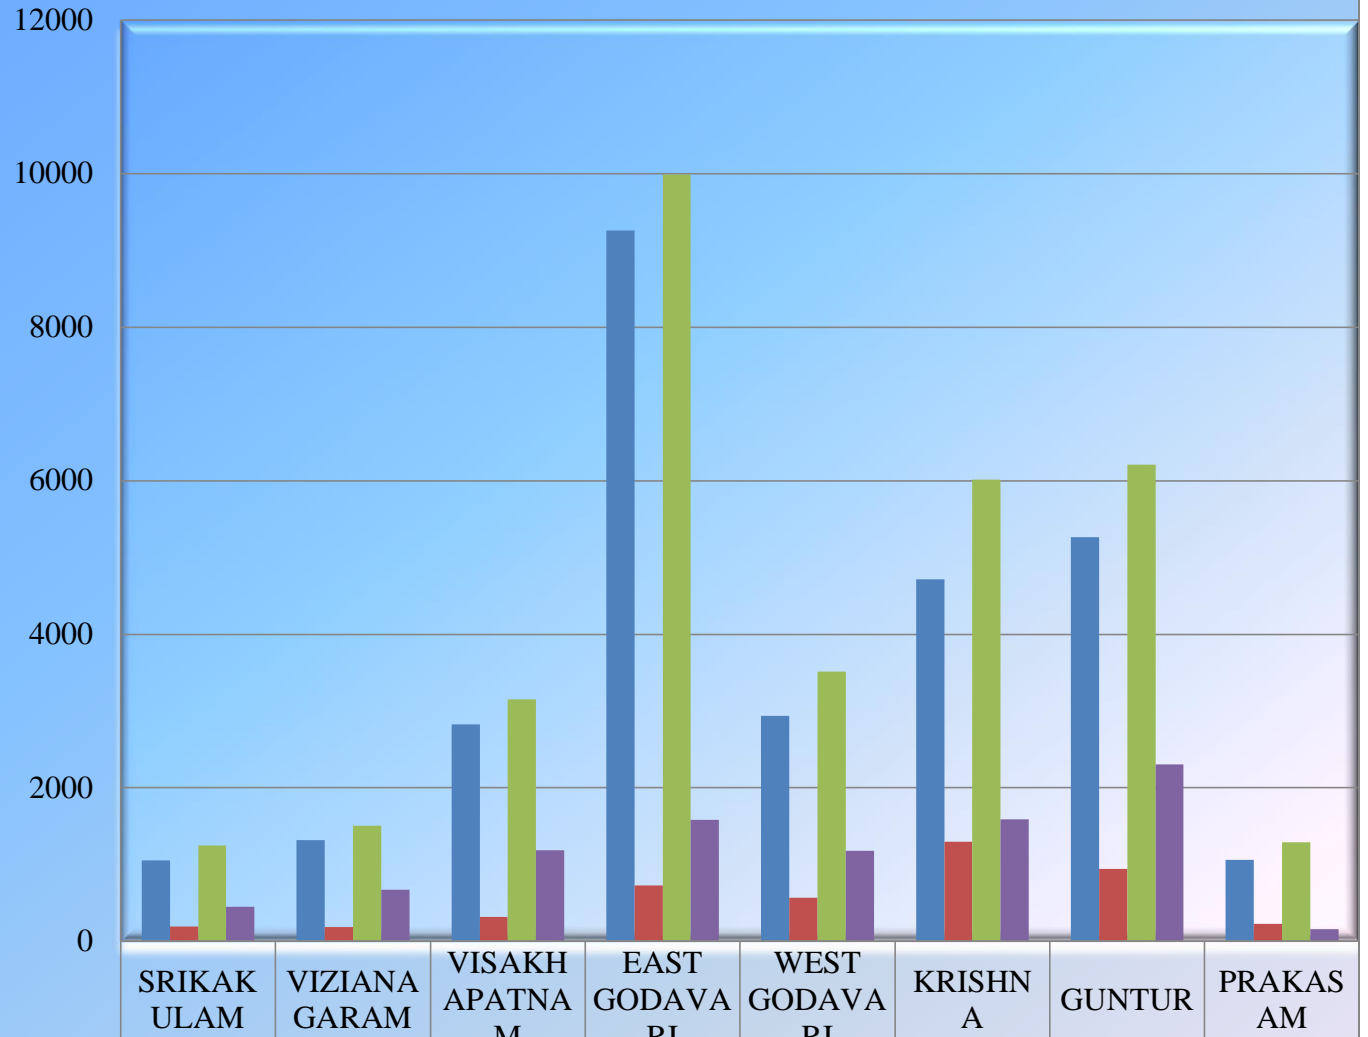

# JNTUK Placements 2014-2019

District Wise Placement Graph Record (For the last four academic years and 2018-2019 Up to Date)

## Academic Year 2018 - 19

Total Number Students

■ Final Year Eligible Strength in UG	1054	1320	2830	9260	2940	4718	5262	1063
■ Final Year Eligible Strength in PG	196	190	320	731	571	1295	945	225
■ Final Year Eligible Strength in UG + PG	1250	1510	3150	9991	3511	6013	6207	1288
■ Total No. of Placements obtained in UG+PG	453	674	1185	1581	1182	1590	2308	156

## Academic Year 2017-18

Total Numbers

	SRIKAKULAM	VIZIANAGARAM	VISAKHAPATNAM	EASTGODAVARI	WESTGODAVARI	KRISHNA	GUNTUR	PRAKASAM
Final Year Eligible Strength in UG	1022	1098	2020	2580	2420	3402	2566	1489
Final Year Eligible Strength in PG	157	195	291	1267	522	1070	722	417
Final Year Eligible Strength in UG + PG	1179	1293	2311	3847	2942	4472	3288	1906
Total No. of Placements obtained in UG+PG	632	756	951	2444	1699	2650	2171	894